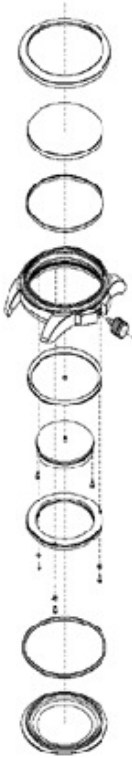

Reference: L300131754

	Reference	Name
→	L299126235	CASE SCREW
→	L299126235	CASE SCREW
→	L299126236	CASING CLAMP
→	L299126236	CASING CLAMP
→	L299126236	CASING CLAMP
→	L319132167	UPPER STANDARD SAPPHIRE GLASS
→	L329132164	SS BEZEL
→	L333132165	METAL CASING RING
→	L349131790	SS CASE BACK L3.676.4
→	L358132163	SS CROWN TUBE
→	L359126206	CROWN SS
→	L379076169	BACK GASKET
→	L379130104	CROWN TUBE GASKET
→	L379132168	UPPER NATURAL GLASS GASKET
→	L750094935	CASE BACK SCREWS
→	L750094935	CASE BACK SCREWS